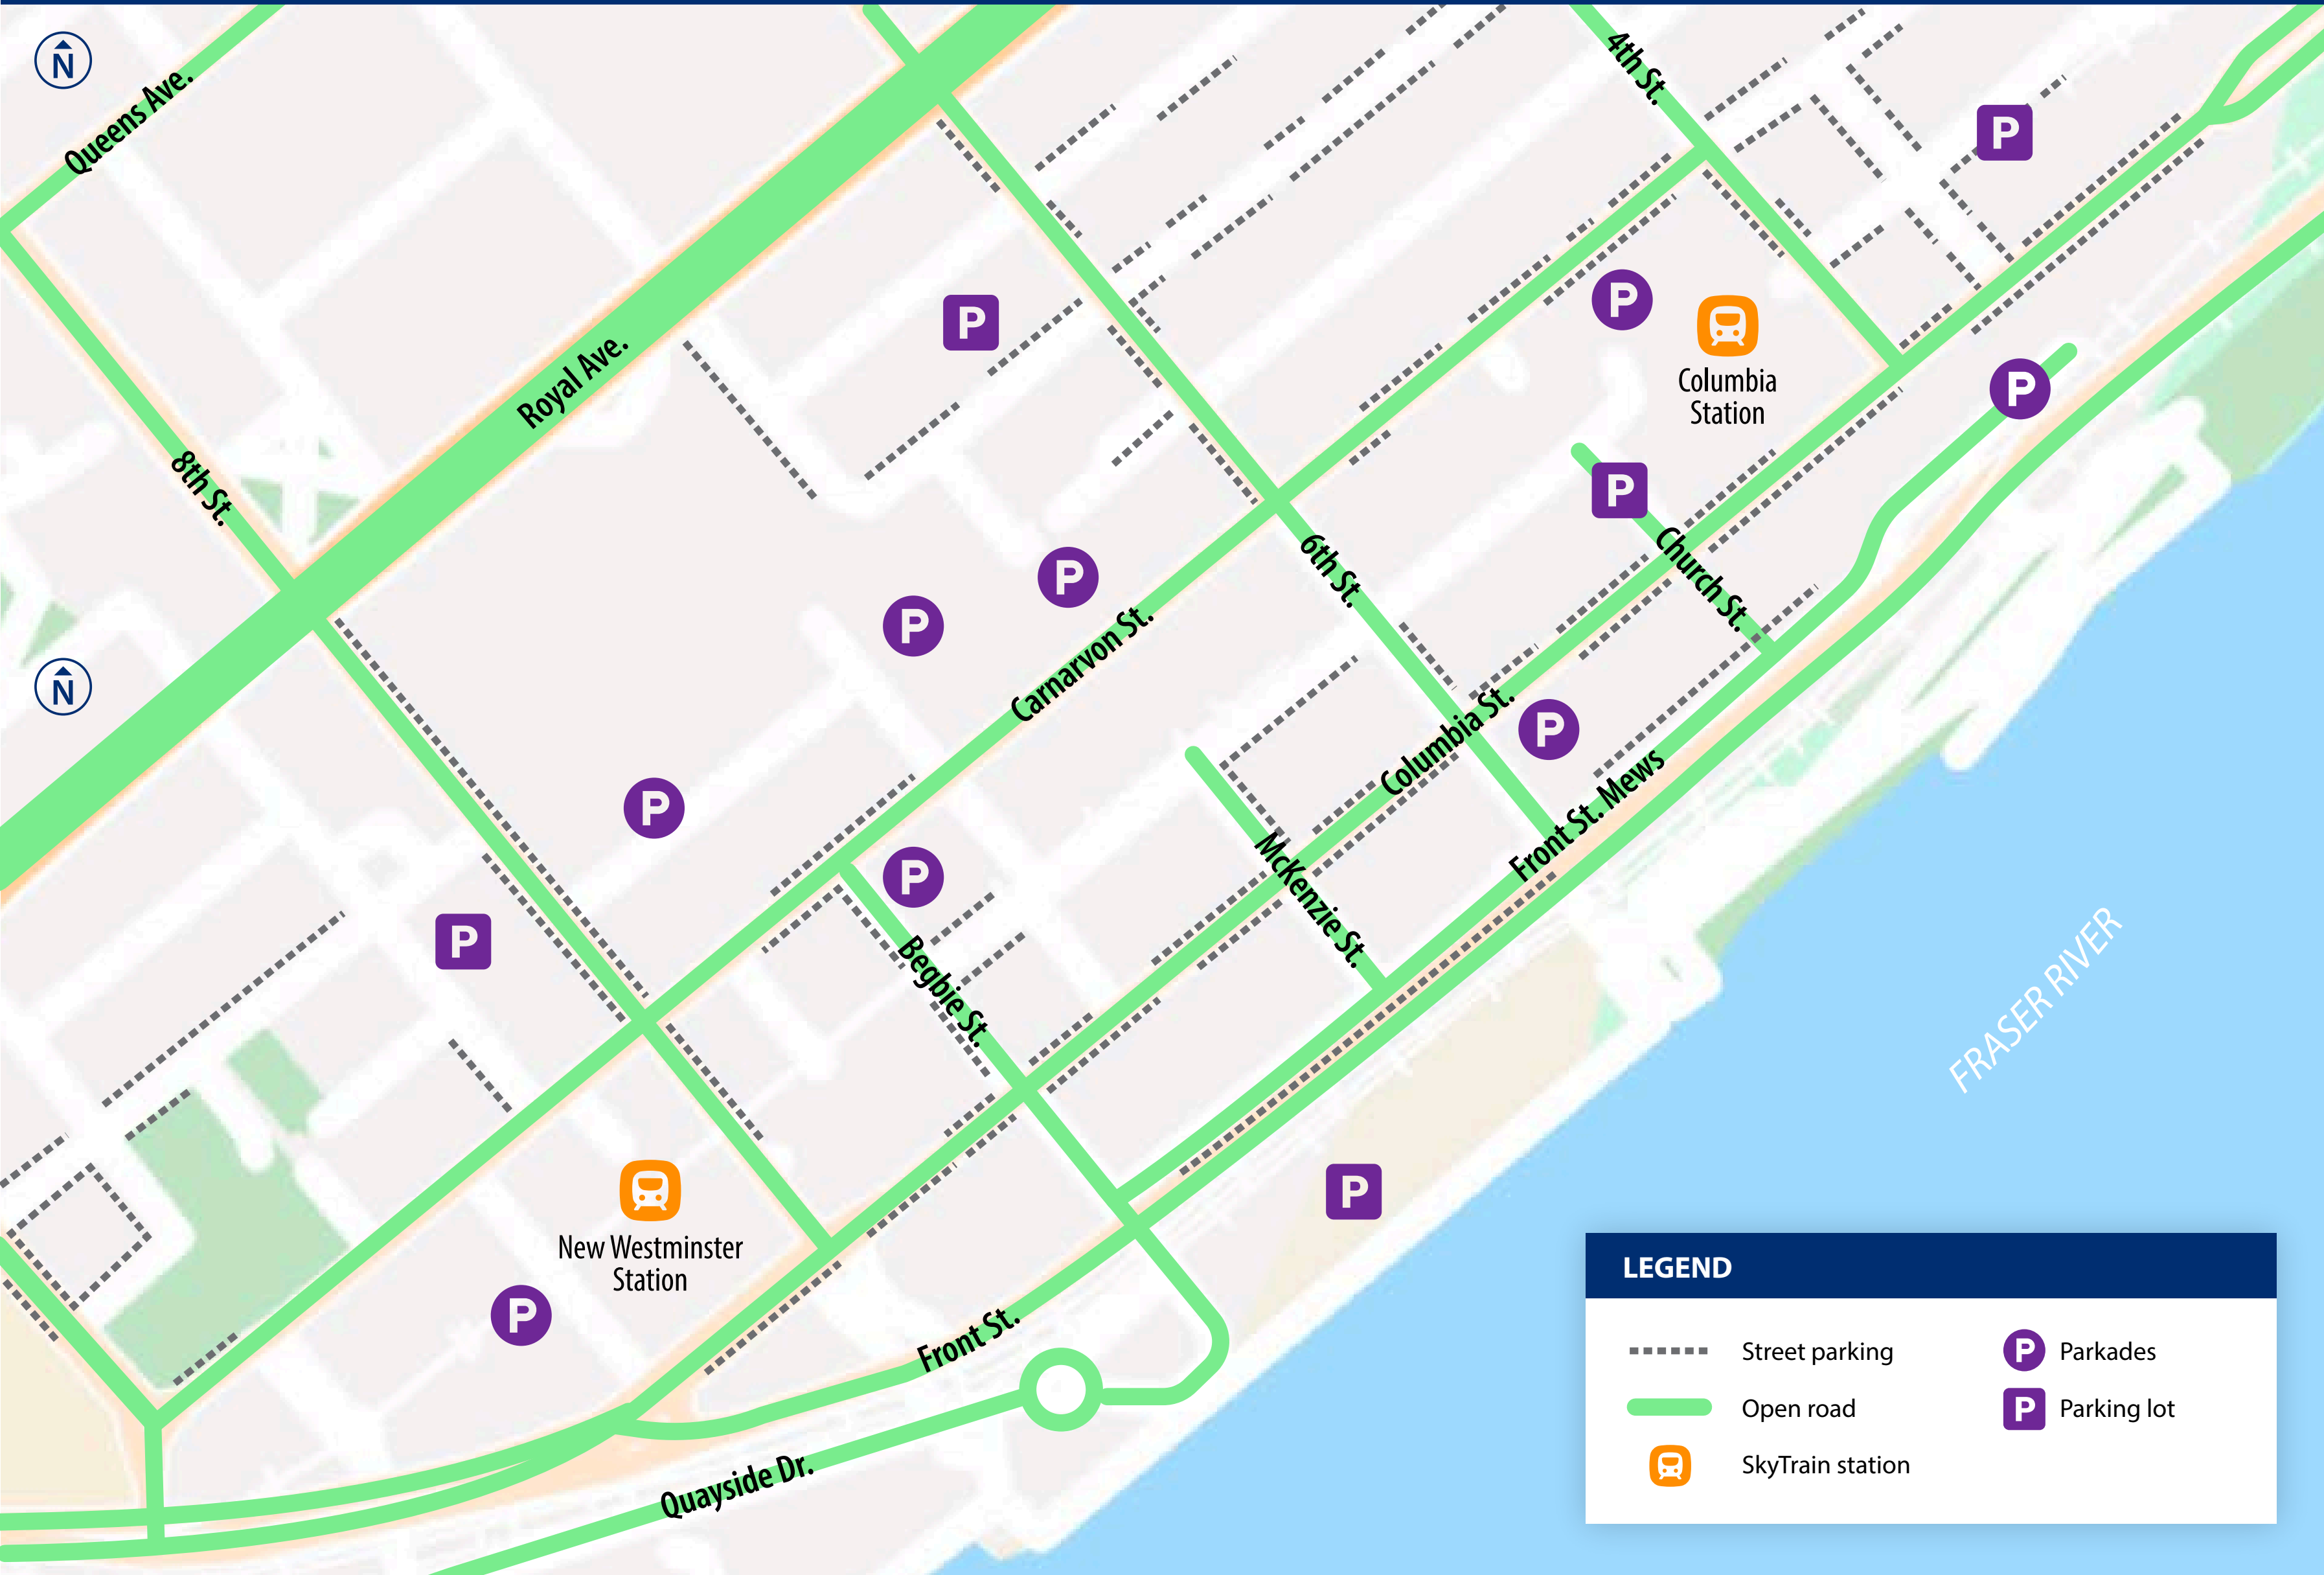

# Downtown New Westminster Parking and Access Map

- Columbia Street and Front Street Mews Open
- Front Street Open Daily from 5 a.m. to 9 p.m.

**PATTULLO BRIDGE  
REPLACEMENT**

**LEGEND**

	Street parking		Parkades
	Open road		Parking lot
	SkyTrain station		