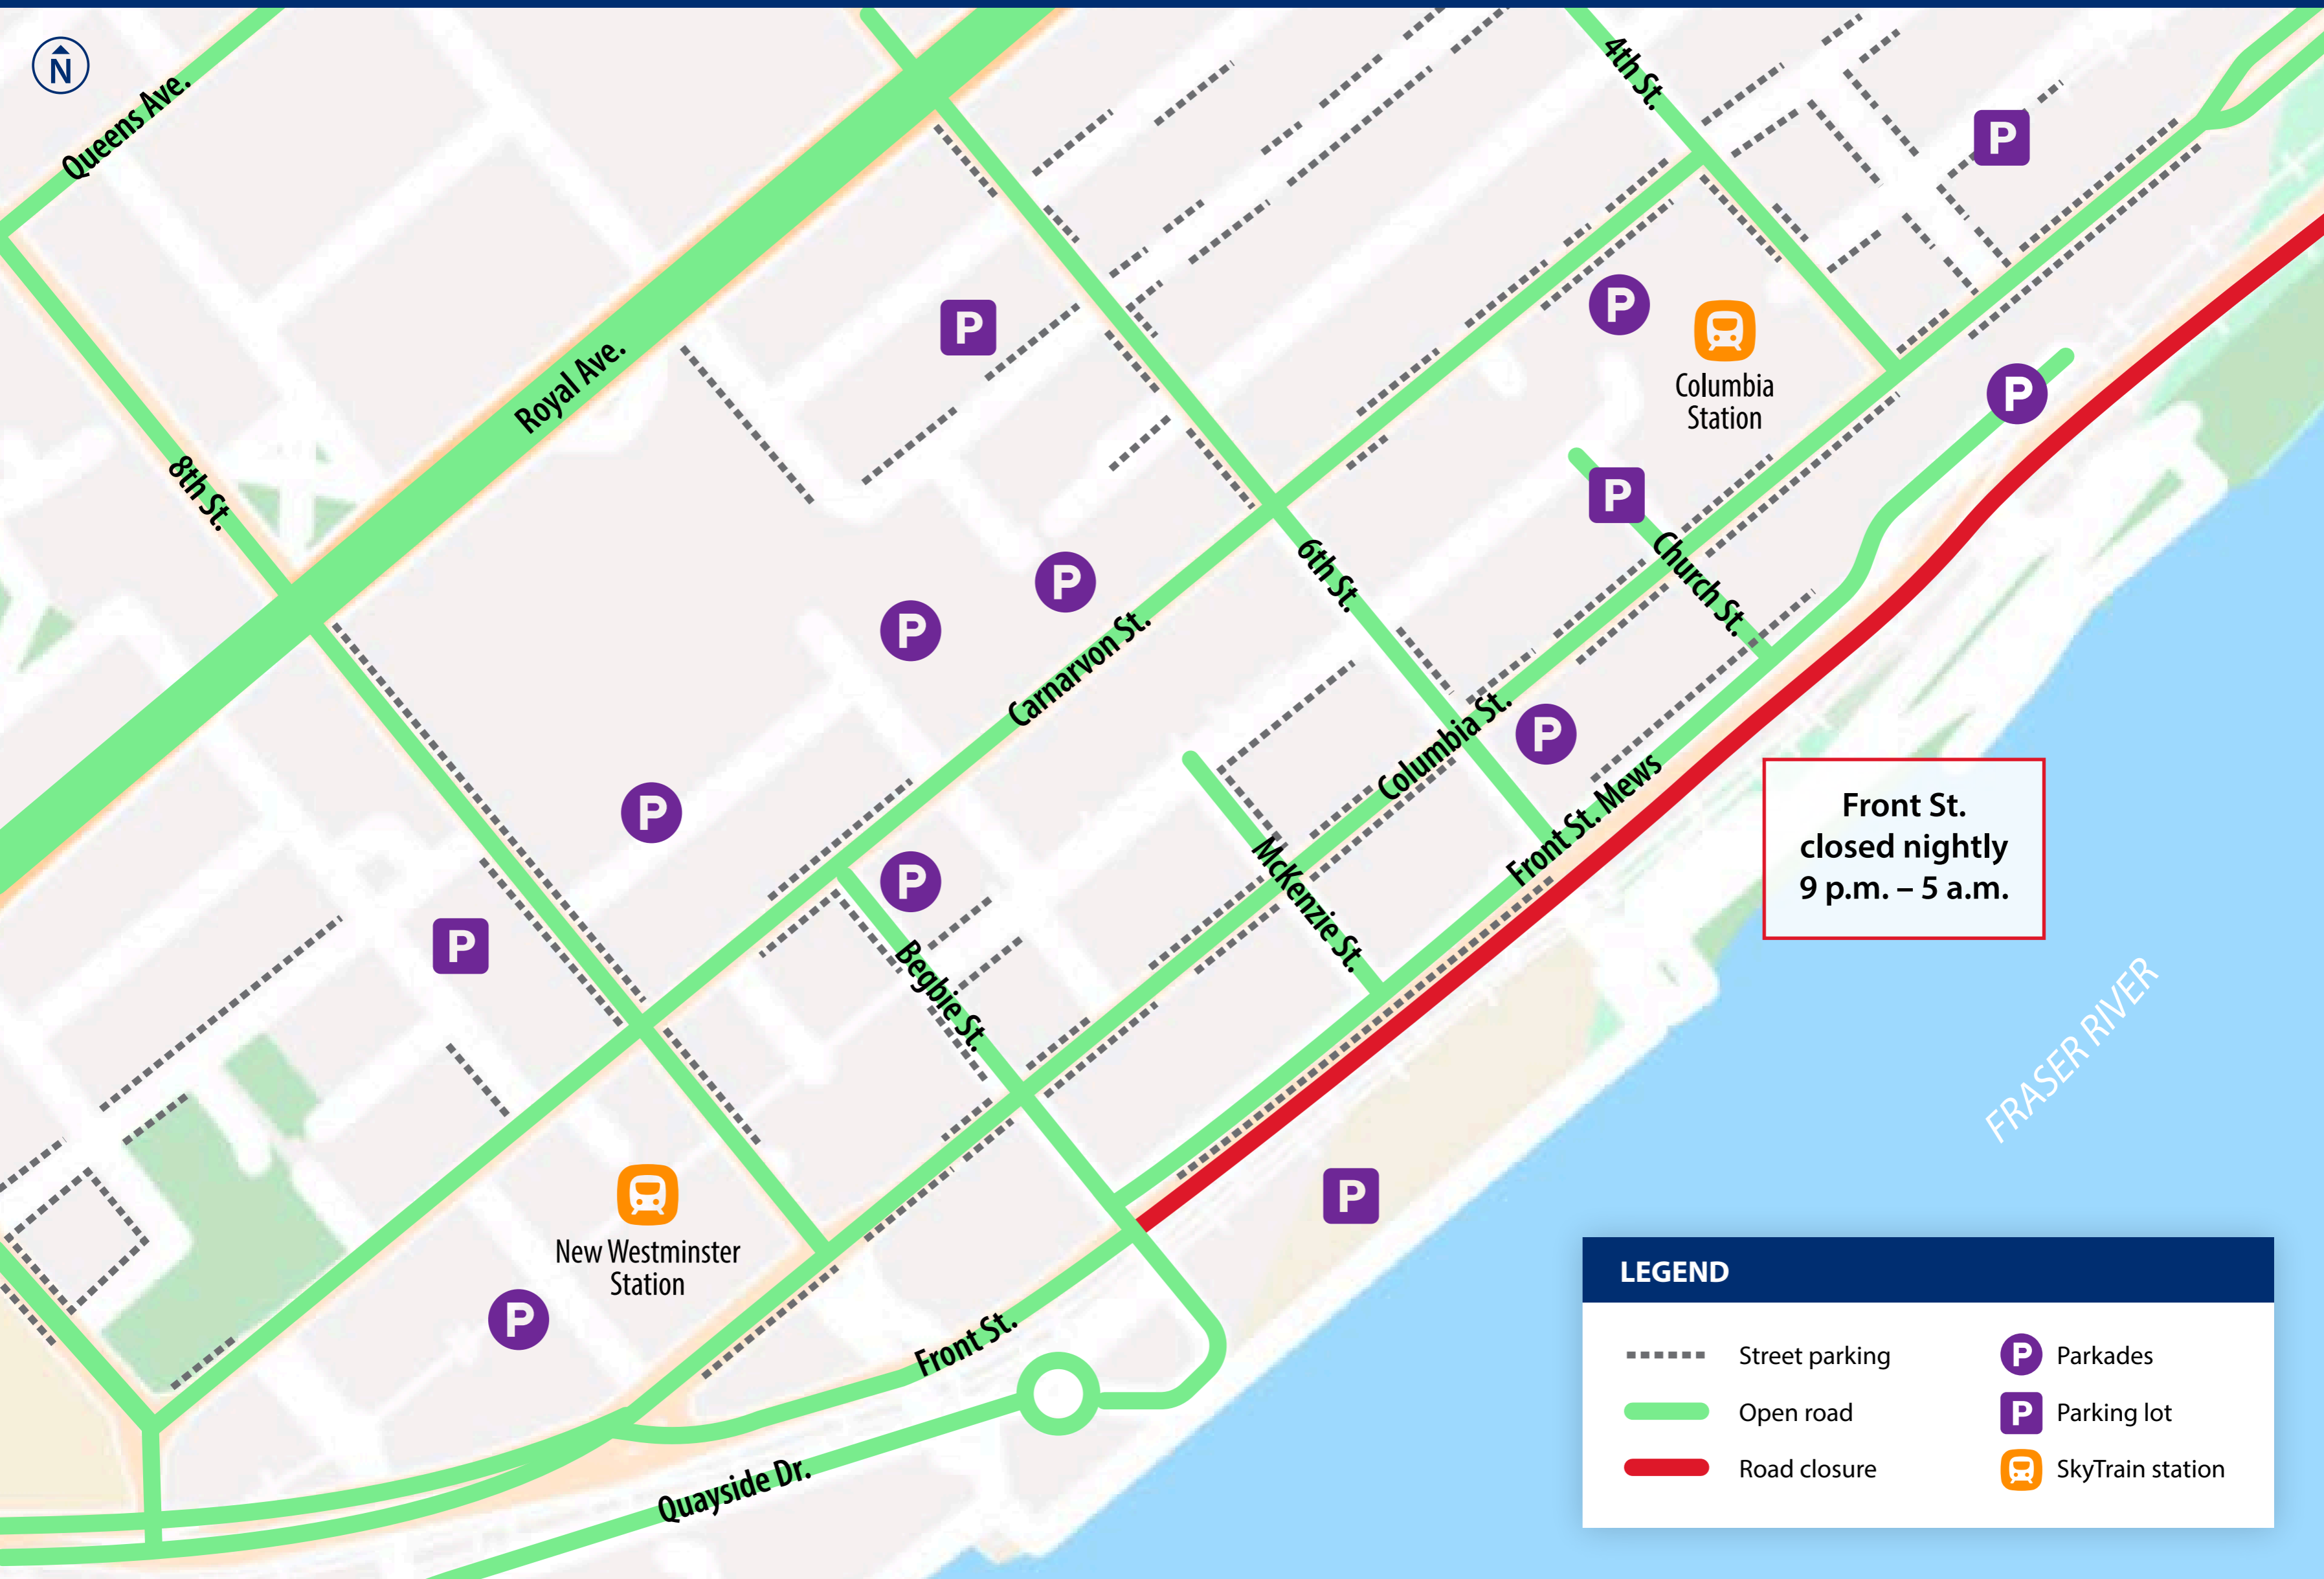

# Downtown New Westminster Parking and Access Map

- Columbia Street and Front Street Mews Open
- Front Street Closed Overnight 9 p.m. to 5 a.m.

**PATTULLO BRIDGE  
REPLACEMENT**

Front St.  
closed nightly  
9 p.m. – 5 a.m.

LEGEND	
	Street parking
	Open road
	Road closure
	Parkades
	Parking lot
	SkyTrain station